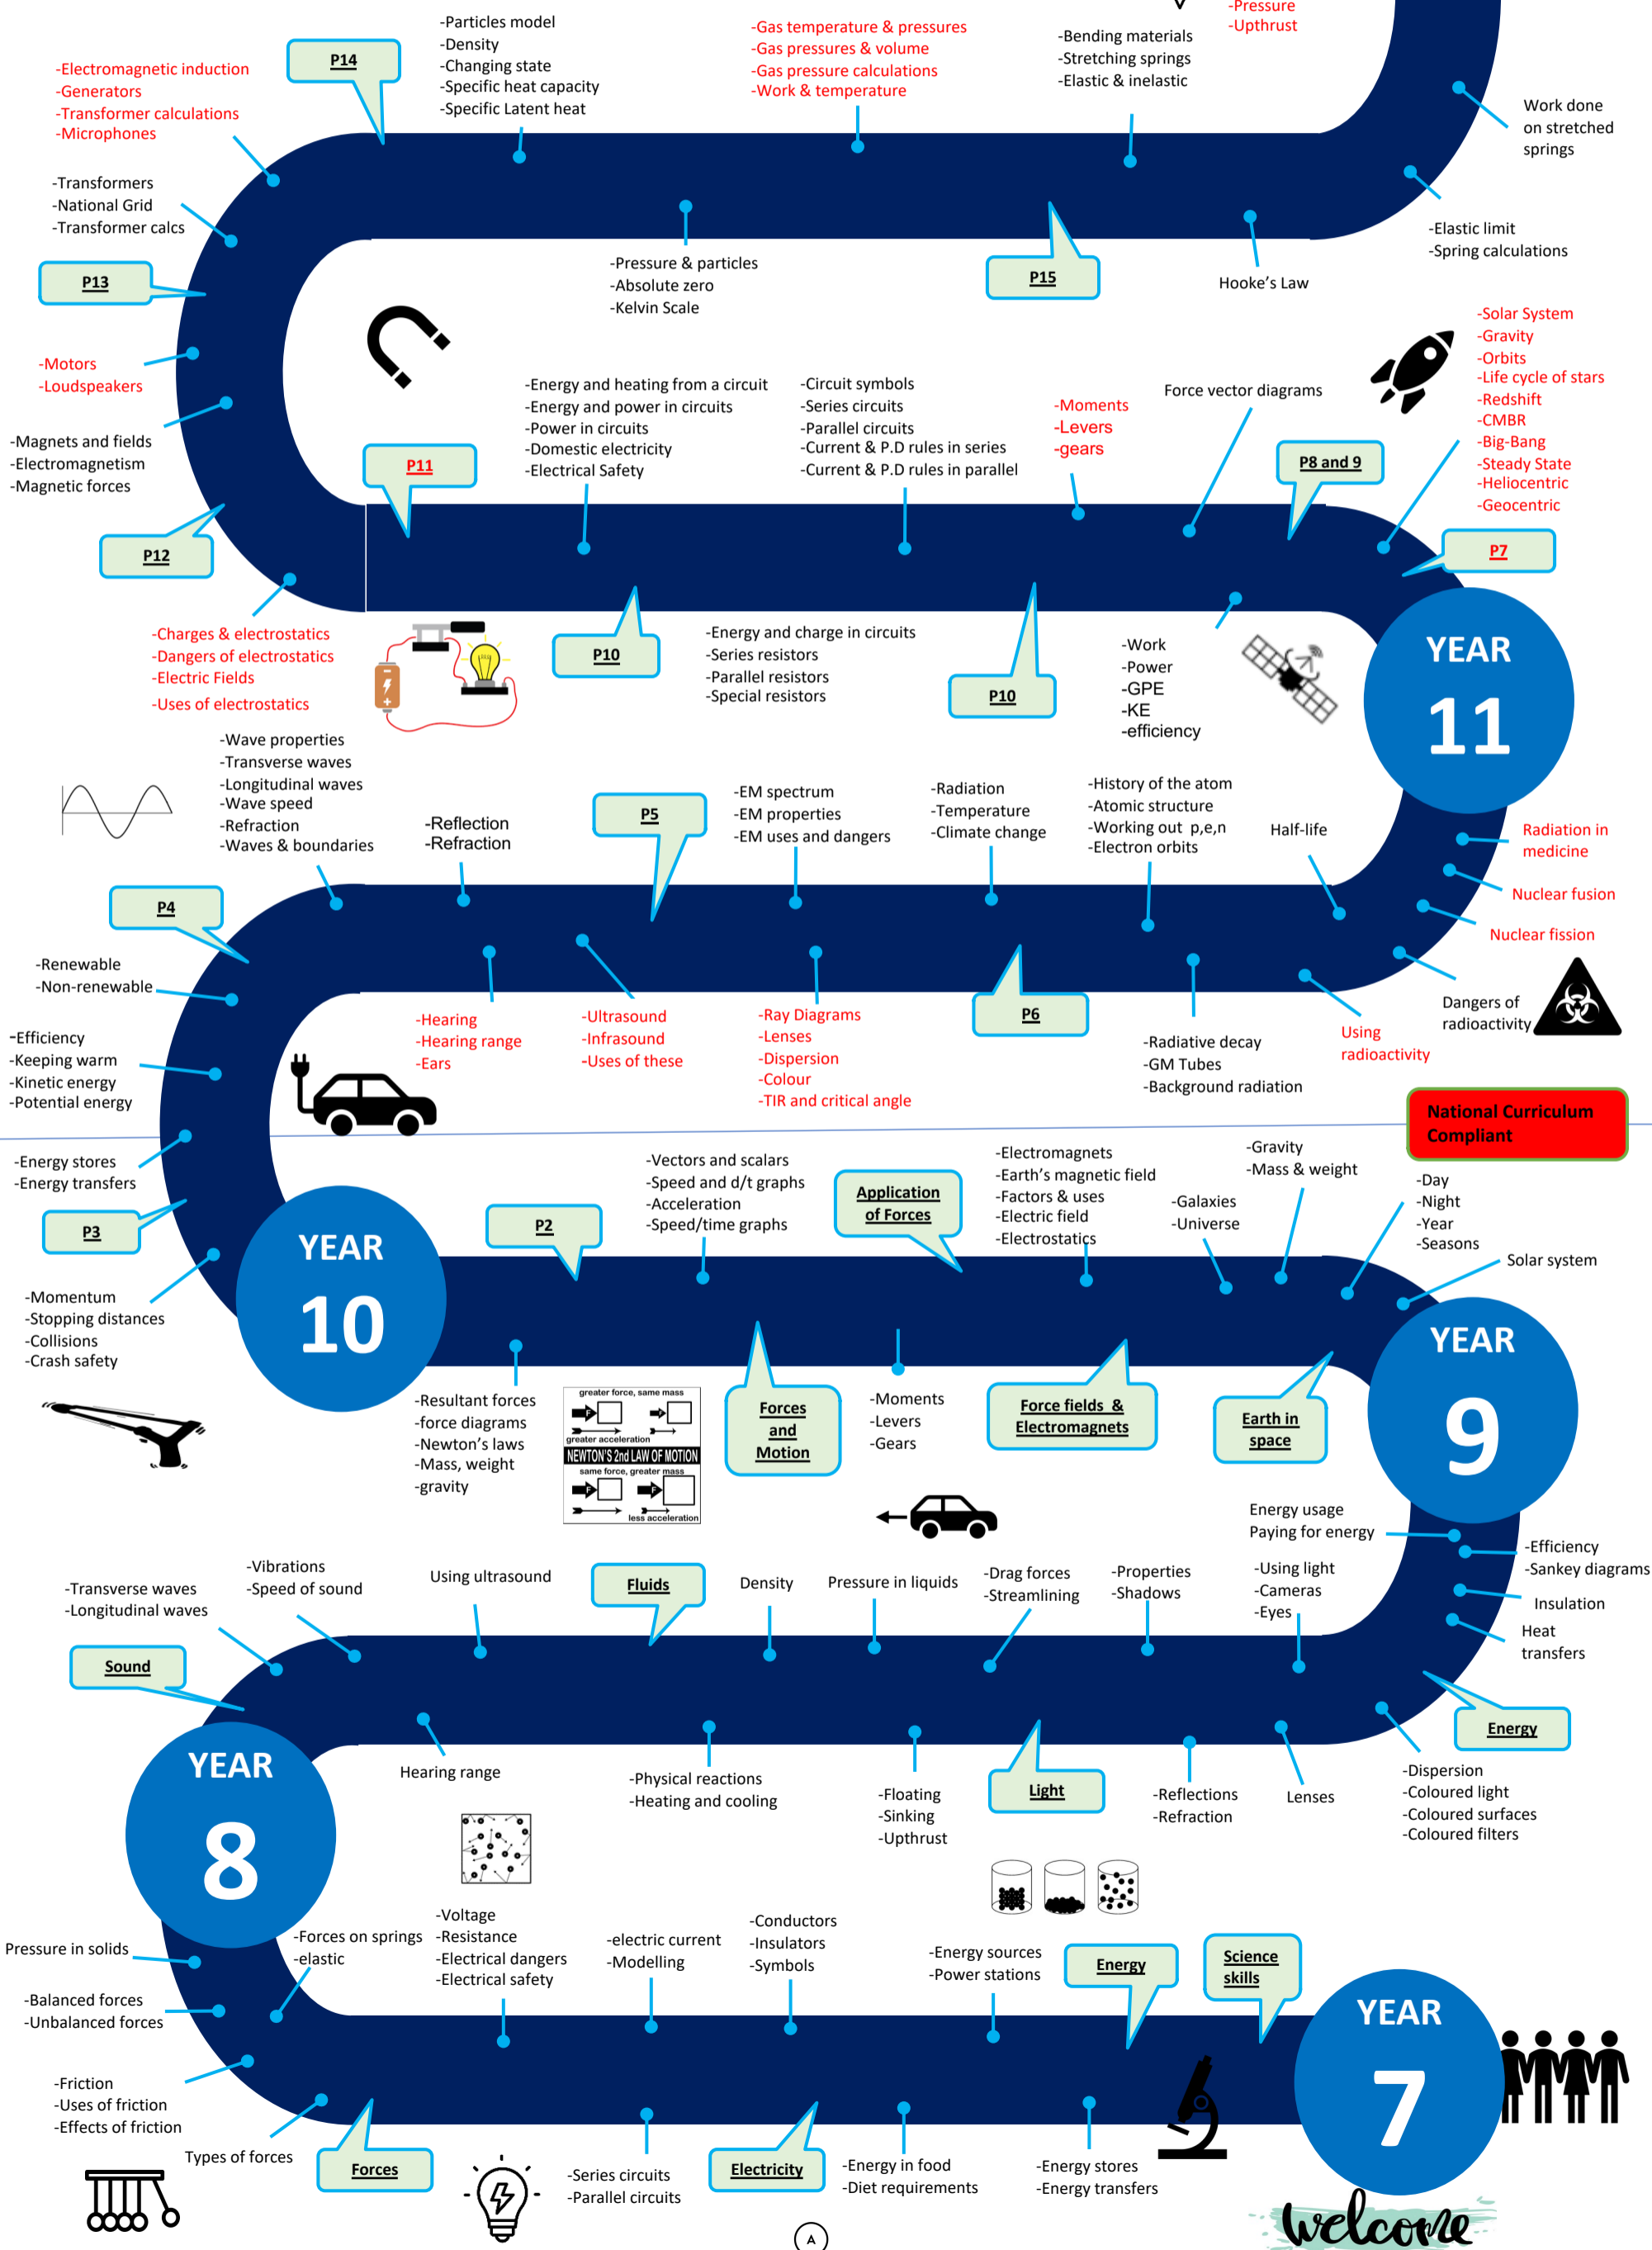

# Bramhall High School Physics

A level Sciences – Biology, Chemistry and Physics  
(Need grade 6 and above and grade 6 in Maths)

BTEC Science  
(Need Grade 5 in Science)

Other post 16 options – Apprenticeships, other A level subjects, other BTEC subjects, other training, College.

End of year exams!

National Curriculum Compliant

welcome